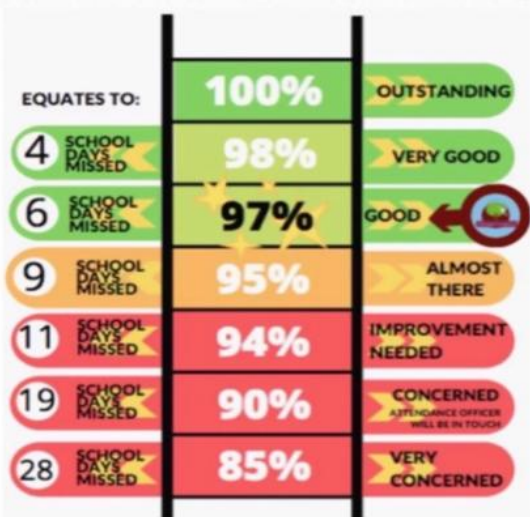

! Reminder !

We would like to remind parents and carers of the morning routines before and once school has started. The gates will open at 8:45am and children from Year 1 to Year 6 are expected to walk into class independently. The only parents who should come through the car park gate and walk their children to the classroom door and Reception parents.

We also ask that those parents who wait with their children on the school car park, ensure their children are not running in and out of staff cars to avoid any potential accidents or injuries. Thank you.

! Holidays – not allowed in term time !

We are continuing to receive notifications from families regarding taking holidays in term time.

We politely remind parents and carers that holidays should not be taken in school time.

Holidays are unauthorised absences and may result in penalty fines as shared in the updated warning notice on attached. Holidays in term time also have a detrimental effect on children's emotional well-being as often when they return to school, particularly after a 2-week absence, friendship groups have often moved on/shifted.

Attendance ...

♥Thank You♥

We have received notice this week from the Royal British Legion informing us that together we raised £193.23 as part of their poppy appeal. Thank you for your donations to this wonderful cause!